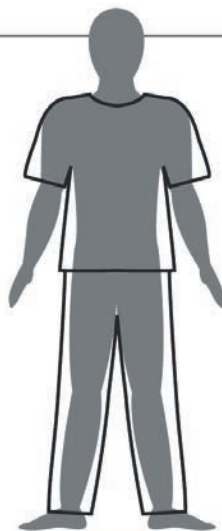

URBAN

KIDS

AGE (IN YEARS)	8	10	12	14
CHILD-SIZE (IN CM)	128	140	152	164