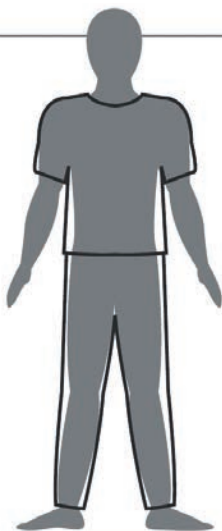

FITTING GUIDE MEN

SLIM

REGULAR

URBAN

SLIM

REGULAR

URBAN

KIDS

AGE (IN YEARS)	8	10	12	14
CHILD-SIZE (IN CM)	128	140	152	164