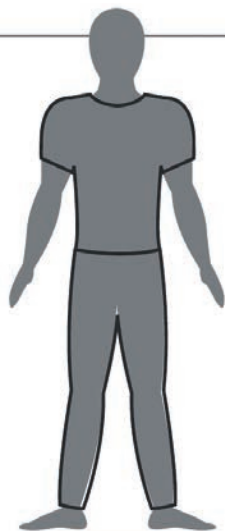

FITTING GUIDE MEN

SLIM

REGULAR

URBAN

SLIM

REGULAR

URBAN

KIDS

AGE (IN YEARS)	8	10	12	14
CHILD-SIZE (IN CM)	128	140	152	164